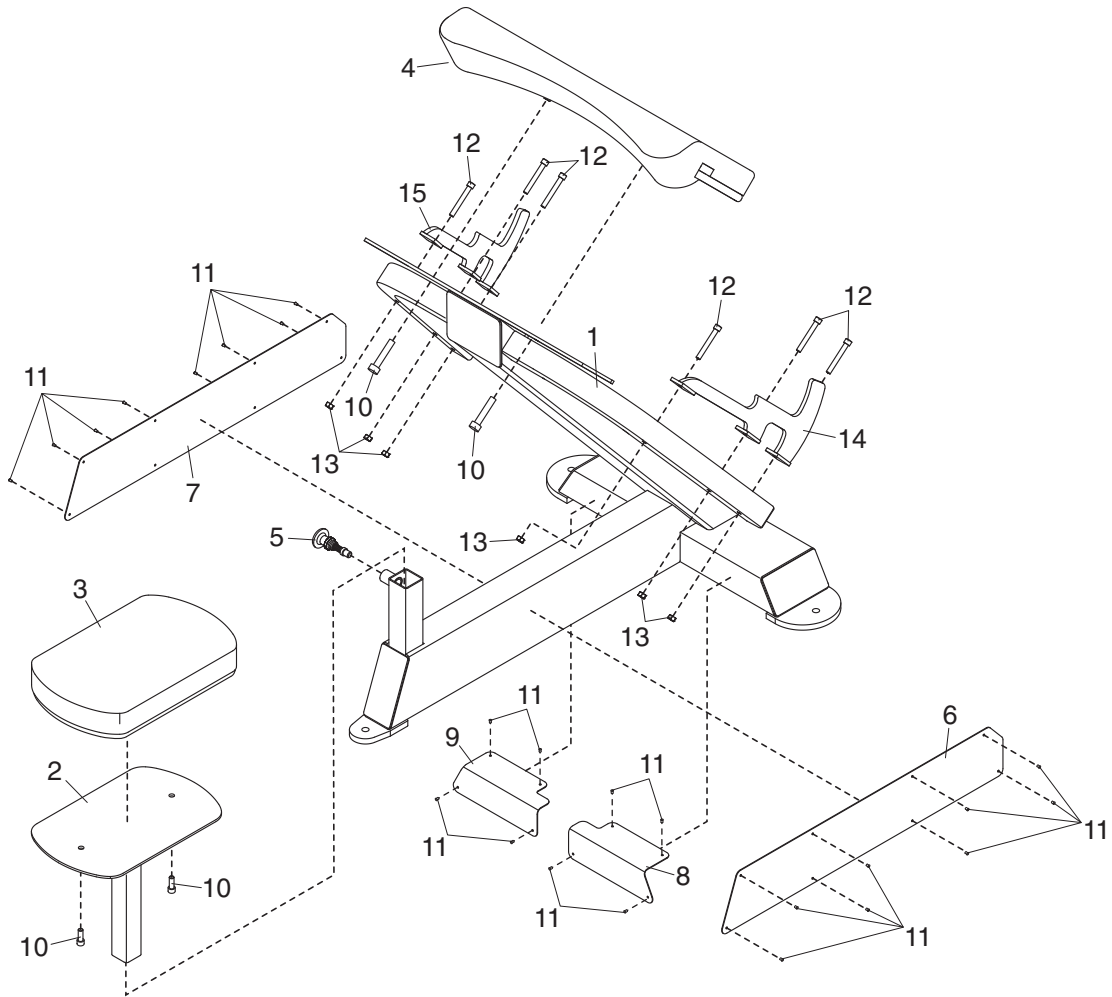

EXPLODED DRAWING—Model No. GZFW2054.3

R0607A

Bubble #	OEM Number	Description
1	GZ4388	FRAME
2	GZ2319	SEAT FRAME
3	GZ5108-11	SEAT
5	GZ1501	SEAT KNOB
10	GZ1501	PIN,POP,STND,W/SPRNG
11	GZ1021-01	1/8" X 3/16" RIVET
12	GZ1013-13	SCREW,SHCS,ZP,3/8-16X2.75
13	133945	NUT,HX,NYL,JAM,TZP,3/8-16
16	GZ1074	WASHER, 5/16"